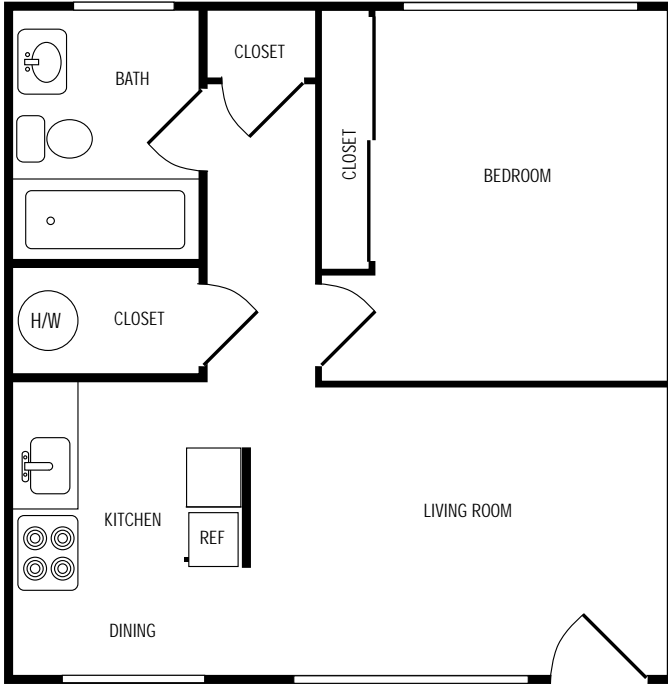

CRYSTAL MANOR

1 bedroom: 760 SQ.FT

Apartment Overview

3 Closets
1 Bathroom
Shower/Bathtub
Separate Kitchen
Garbage Disposal
Refrigerator
Electric Range

Apartment Features

Deck or Patio
Carpeted Floors
Window Coverings
Cable TV-Ready