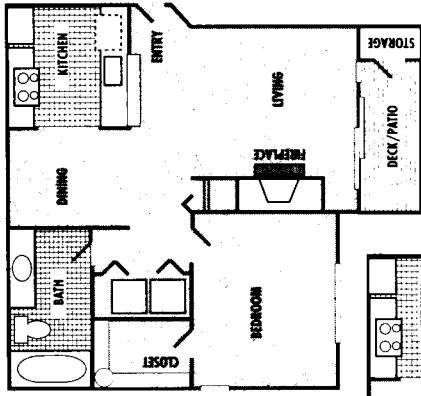

HEALTHY LIFESTYLE

North Country Manor's Country Club offers executive recreational facilities that compliment your busy lifestyle. Our indoor health club features a fireside library, tanning room, sauna, sport gymnasium, weight/exercise room, spa and large indoor swimming pool with current producing jets so you may swim laps in place. North Country Manor's Country Club offers the most extravagant recreational package in the market area.

- Spacious 1, 2, 3 bedroom apartment homes
- European style finish kitchen with tile counters
- Self cleaning oven and microwave
- Frost free refrigerators with ice makers
- Designer interiors and color schemes
- Wood burning tile hearth fireplaces
- Skylights and vaulted ceilings
- Full size washer and dryer
- Walk-in closets
- Cable TV
- Outside storage off patios or decks
- Covered parking and garages available
- Convenient to shopping
- Indoor pool/sauna/swim spa
- Full-size indoor sports gymnasium
- Tanning salon
- Weight/exercise room
- Fireside lounge and library
- Beautifully landscaped grounds
- Playground

$ _____
One Bedroom,
One Bath
700 Sq. Feet