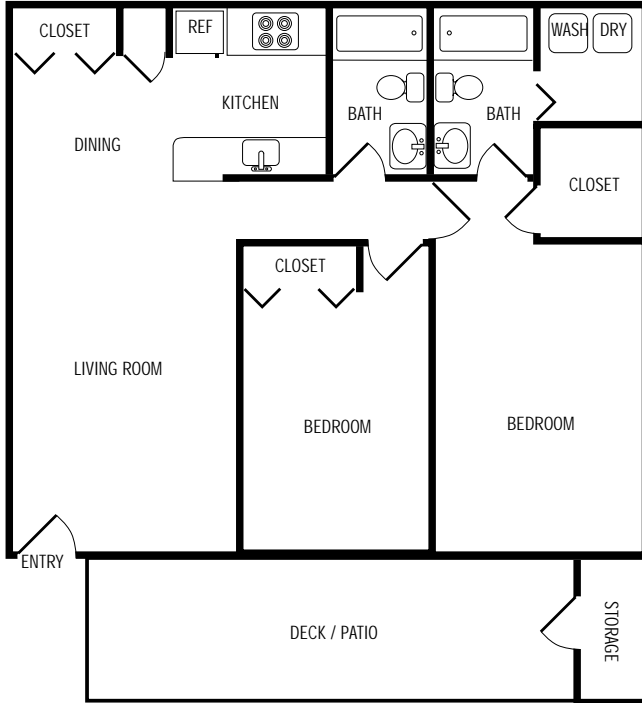

THE RESIDENCE AT SKYWAY

2 bed/2 bath (855):1125 SQ.FT

Apartment Overview

3 Closets, incld. Walk-In
2 Bathrooms
Shower/Bathtub
Separate Kitchen
Refrigerator
Microwave Oven
Garbage Disposal
Dishwasher
Electric Range
Washer/Dryer Hookups

Apartment Features

Deck or Patio
Outdoor Storage
Carpeted Floors
Window Coverings
Basic Cable TV (included)

Utilities

Electric Heat
Water/Sewer (included)
Garbage (included)

rent

date available

security deposit