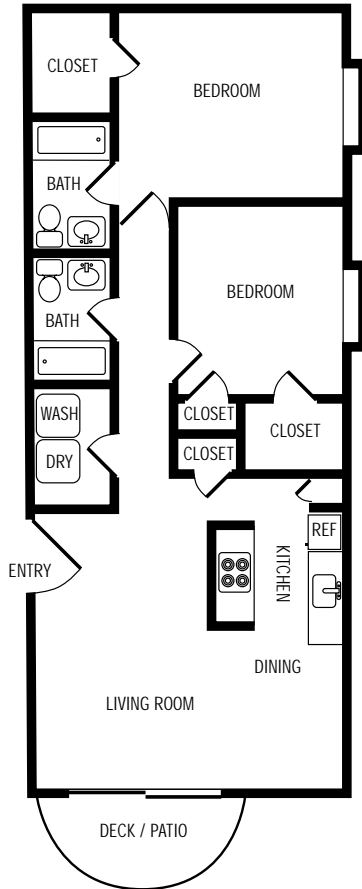

THE RESIDENCE AT SKYWAY

2 bed corner: 1115 SQ.FT

Apartment Overview

5 Closets
2 Bathrooms
Shower/Bathtub
Separate Kitchen
Refrigerator
Microwave Oven
Garbage Disposal
Dishwasher
Electric Range
Washer/Dryer Hookups

Apartment Features

Deck or Patio
Carpeted Floors
Window Coverings
Basic Cable TV (included)

Utilities

Electric Heat
Water/Sewer (included)
Garbage (included)

rent

date available

security deposit

shown by