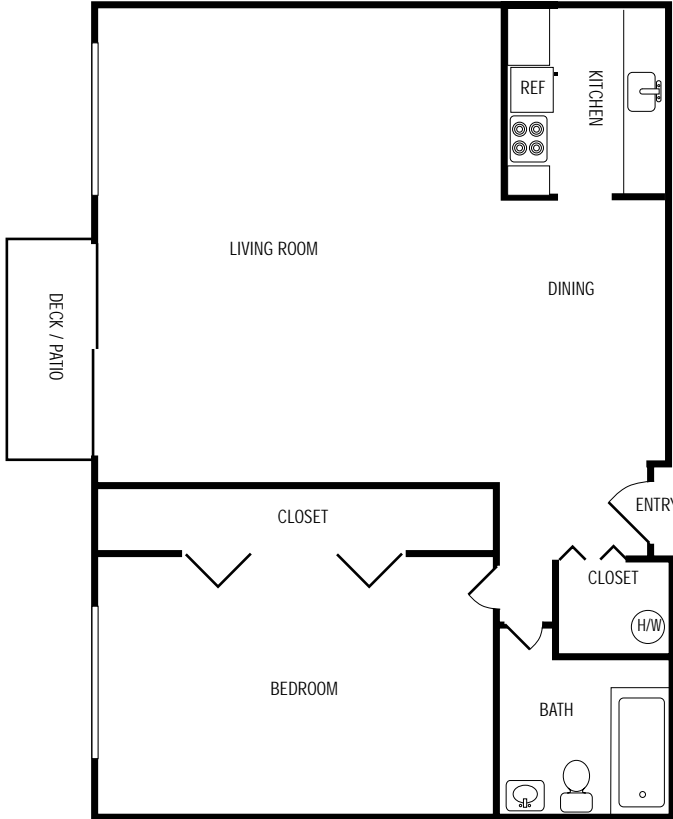

VILLAGE GREEN

1 bed/1 bath (a): 676 SQ.FT

Apartment Overview

2 Closets
1 Bathroom
Shower/Bathtub
Refrigerator
Dishwashers (available)
Electric Range

Apartment Features

Deck or Patio
Fireplace (available)
Carpeted Floors
Window Coverings
Cable TV-Ready