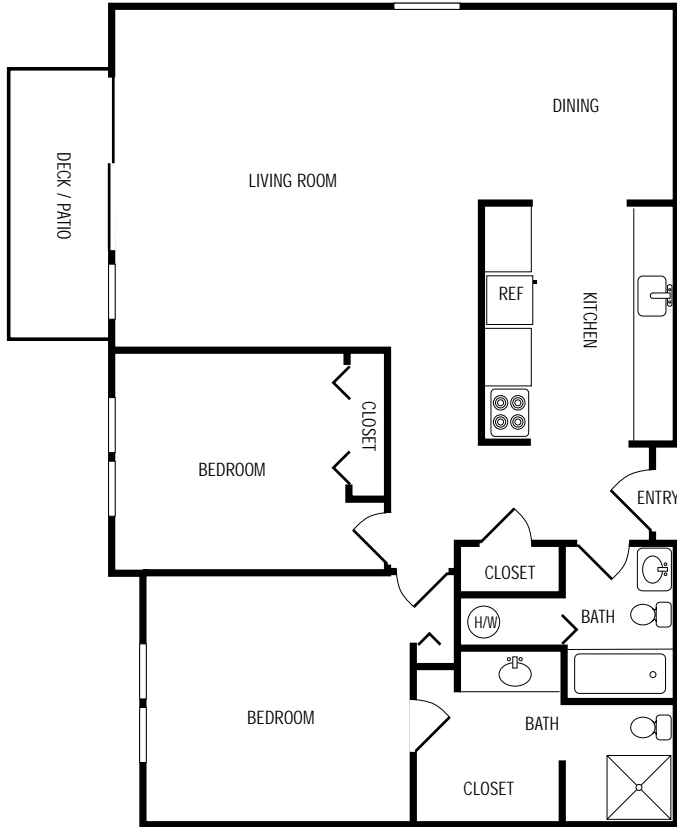

VILLAGE GREEN

2 bed/ 1³/₄ bath: 877 SQ.FT

Apartment Overview
3 Closets and 1 walk - in
1 Bathroom
Shower/Bathtub
Refrigerator
Dishwashers (available)
Electric Range

Apartment Features
Deck or Patio
Fireplace (available)
Carpeted Floors
Window Coverings
Cable TV-Ready