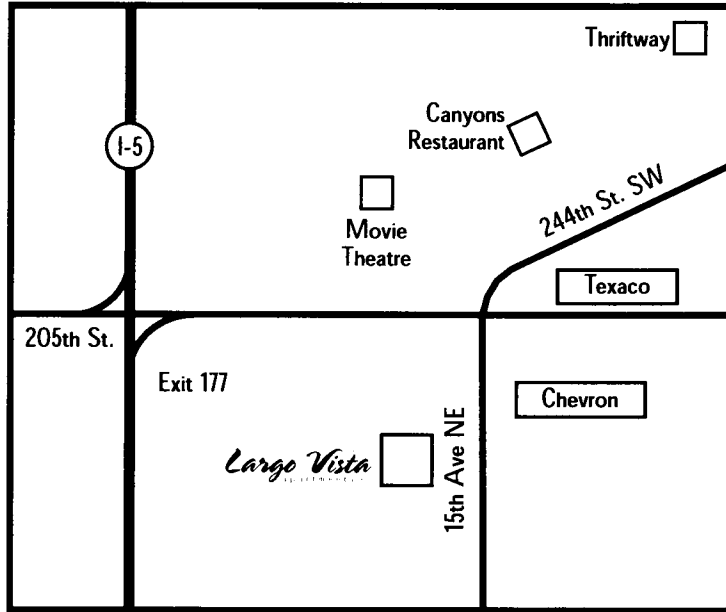

Rent: _____

Apt. #: _____

Deposit: _____

Largo Vista

apartments

We're easy to find!

Directions:

From I-5 (North or South) take Exit 177. Head East on Ballinger Way and take the first right onto 15th Ave NE.

Largo Vista will be the first apartment community on the right.

Apartment Shown By: _____

20333 15th Avenue NE • Seattle, Washington 98155

largovista@graninc.com

(206) 364-6720