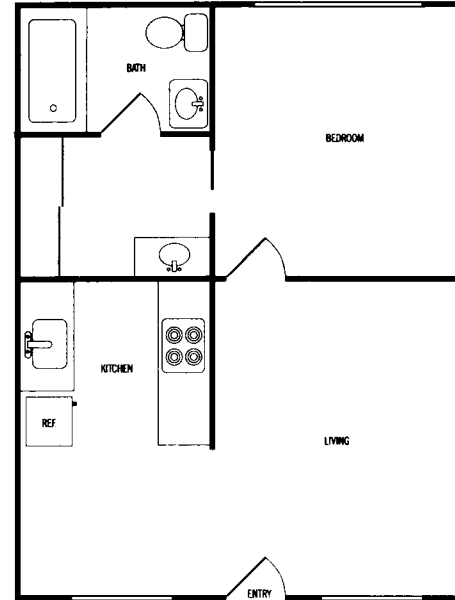

On-site laundry facilities

On-Site Management

Only fifteen minutes from downtown Seattle

510 Sq. Ft.

Rent: _____

Apt. #: _____

Deposit: _____

850 Sq. Ft.