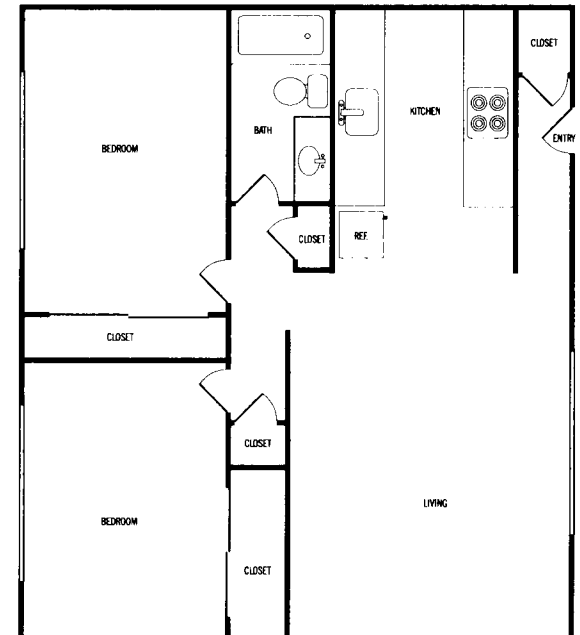

510 Sq. Ft.

Rent: _____

Apt. #: _____

Deposit: _____

850 Sq. Ft.

Rent: _____

Apt. #: _____

Deposit: _____