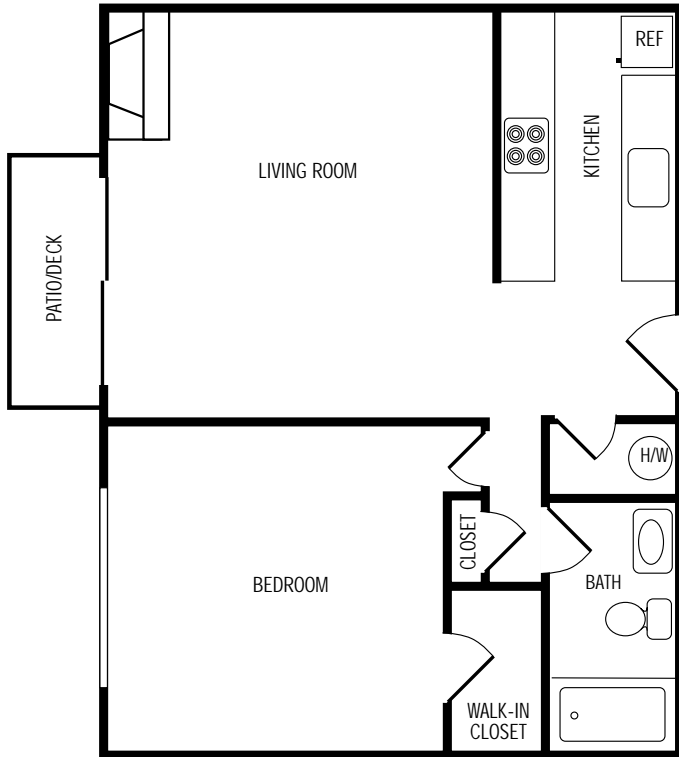

SCARBOROUGH

1 bedroom: 560 SQ.FT

Apartment Overview

Walk-In Closet
1 Bathroom
Shower/Bathtub
Separate Kitchen
Disposal
Refrigerator
Dishwasher
Electric Range

Apartment Features

Deck or Patio
Woodburning Fireplace
Carpeted Floors
Window Coverings
Cable Hook-up Available
Storage Unit Off Front